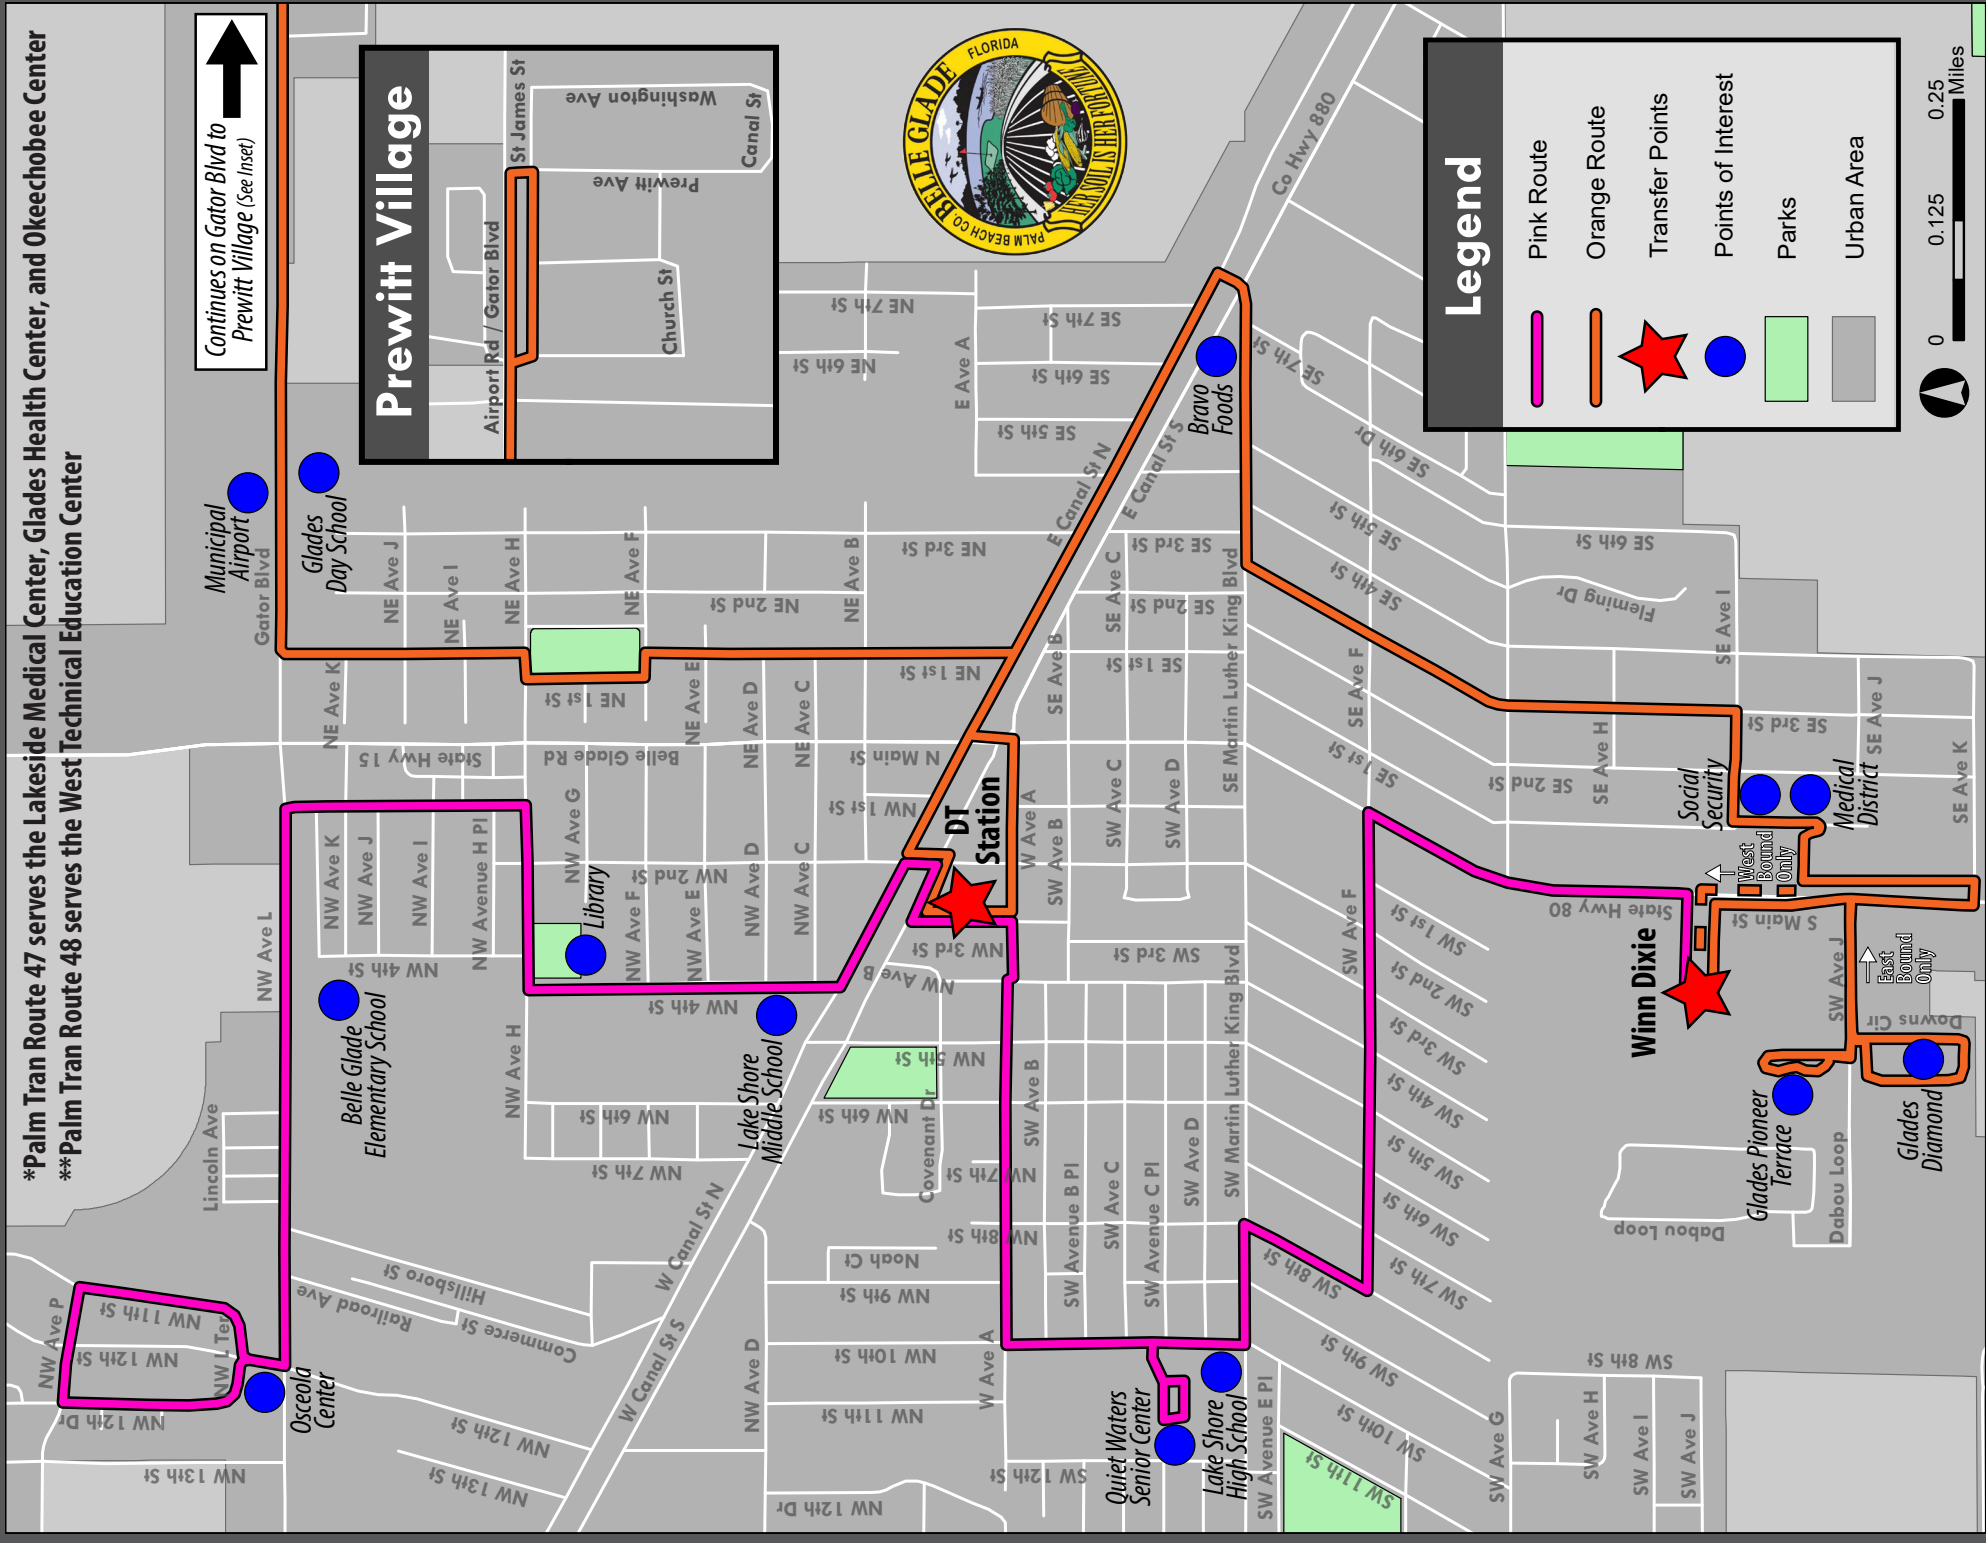

PINK SOUTHBOUND

NW Ave P NW 11th St	Belle Glade DT Station	Winn Dixie
5:22 AM	5:33 AM	5:44 AM
6:22 AM	6:33 AM	6:44 AM
7:22 AM	7:33 AM	7:44 AM
8:22 AM	8:33 AM	8:44 AM
9:22 AM	9:33 AM	9:44 AM
10:22 AM	10:33 AM	10:44 AM
11:22 AM	11:33 AM	11:44 AM
12:22 PM	12:33 PM	12:44 PM
1:52 PM	2:03 PM	2:14 PM
2:52 PM	3:03 PM	3:14 PM
3:52 PM	4:03 PM	4:14 PM
4:52 PM	5:03 PM	5:14 PM
5:52 PM	6:03 PM	6:14 PM
6:52 PM	7:03 PM	7:14 PM
7:52 PM	8:03 PM	8:14 PM

For Additional Information

Call (561) 996-0100

BELLE GLADE EXPRESS SYSTEM MAP

*Palm Tran Route 47 serves the Lakeside Medical Center, Glades Health Center, and Okeechobee Center
 **Palm Tran Route 48 serves the West Technical Education Center

Continues on Gator Blvd to Prewitt Village (See Inset)

Prewitt Village

Airport Rd // Gator Blvd

St James St

Washington Ave

Canal St

Church St

Prewitt Ave

Legend

- Pink Route
- Orange Route
- Transfer Points (Red Star)
- Points of Interest (Blue Circle)
- Parks (Green Rectangle)
- Urban Area (Grey Rectangle)

0 0.125 0.25 Miles

North Arrow